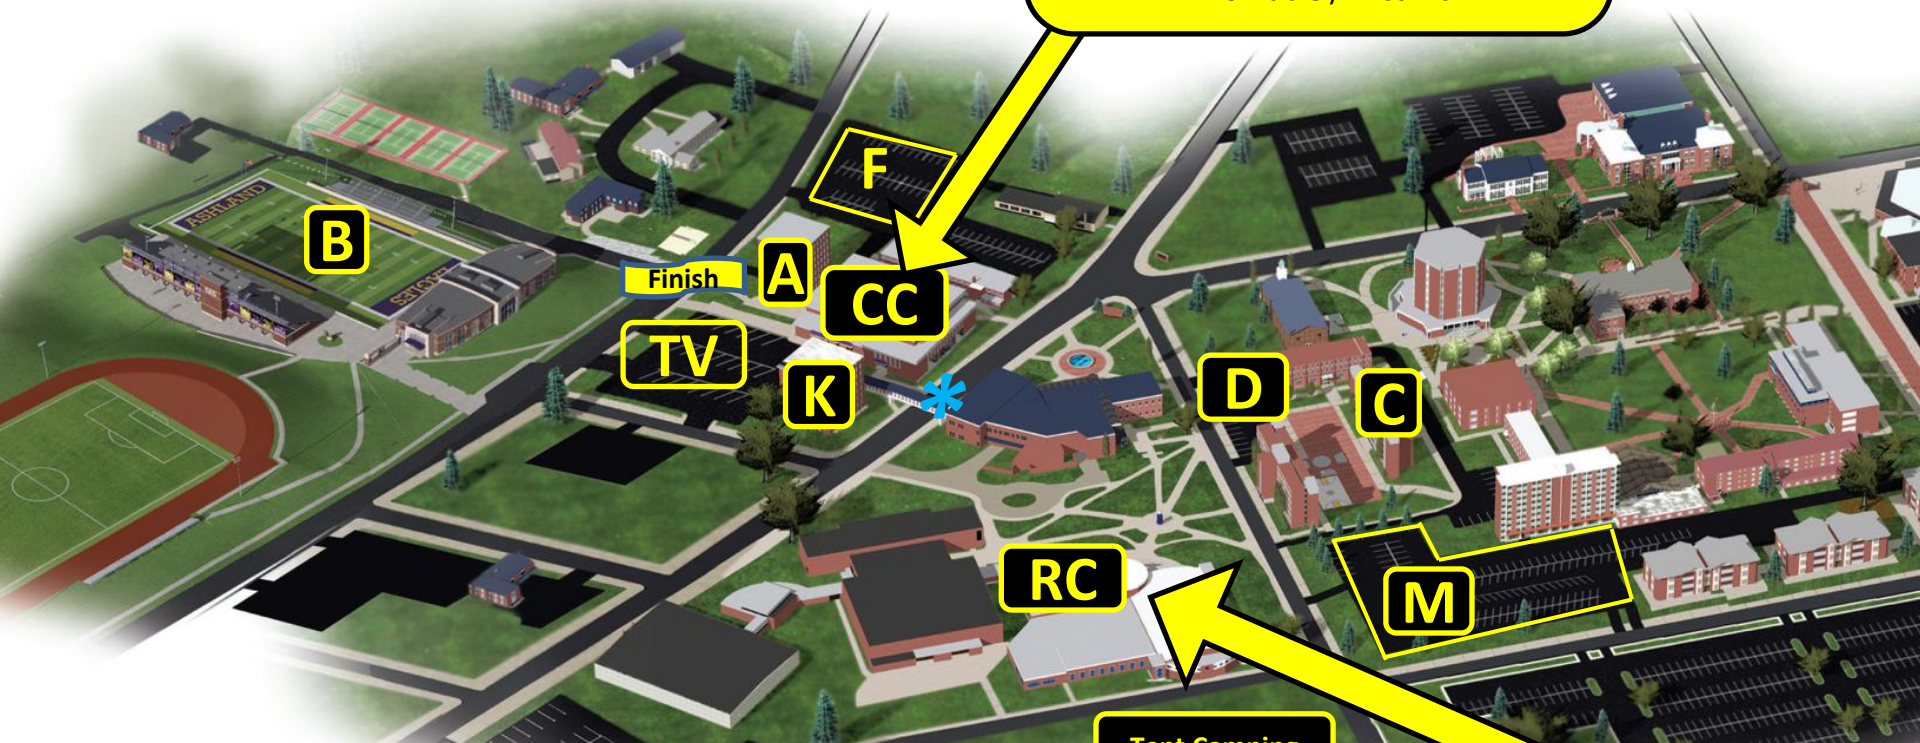

Bike MS Buckeye Breakaway Ashland University

Convocation Center & Dining Hall
Dorm Keys / Luggage /
Vol. Check-in /
Info Table / First Aid

- A = Amstutz Hall
- B = Bike Lock-up & Bike Shops
- C = Clark Hall
- D = Early Dinner Cookout / Hotel Shuttles / 1 Day Rider Busses
- F = Parking area for Volunteers & Guests
- K = Kem Hall
- M = Parking area for Friday overnight, Volunteers, & Guests
- TV = Team Village

Tent Camping

Rec Center
Swimming Pool
Activities
Massages
Showers

* Please use the Pedestrian Bridge over Claremont Ave.